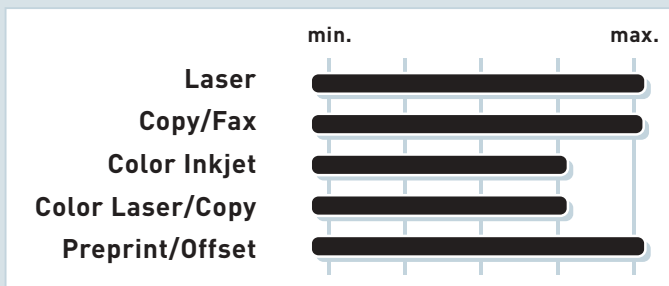

premium

CATEGORY

premium multi-function paper
woodfree, white

PERFORMANCE

SPECIFICATIONS

Size	A4 (210x297 mm)
Production Cert	EN 12281, DIN/ISO 9706, 14001, 9001 (9002)
Weight (ISO 536)	90 g/m ²
Whiteness (ISO 11475)	169
Roughness (ISO 8791-2)	100
Thickness (ISO 534)	116
Stiffness MD/CD (ISO 5629)	140/50
Opacity (ISO 2471)	96