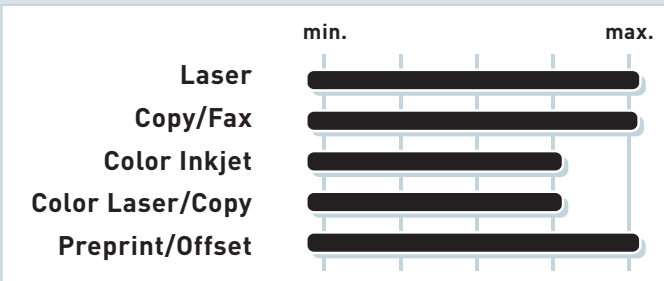

Quality from the paper experts.

excellence

CATEGORY

high premium multi-function paper
woodfree, white

PERFORMANCE

SPECIFICATIONS

Size	A4 (210x297 mm), A3 (420x297 mm)
Production Cert	EN 12281, DIN/ISO 9706, 14001, 9001 (9002)
Weight (ISO 536)	80 g/m ²
Whiteness (ISO 11475)	168
Roughness (ISO 8791-2)	200
Thickness (ISO 534)	110
Stiffness MD/CD (ISO 2493)	129/58
Opacity (ISO 2471)	92