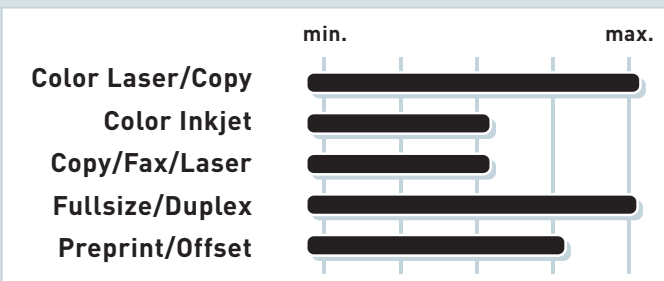

Quality from the paper experts.

colour laser

CATEGORY

colour copy/laser paper
woodfree, white

PERFORMANCE

SPECIFICATIONS

Size	A4 (210x297 mm), A3 (297x420 mm), A3+, SRA3
Production Cert	EN 12281, DIN/ISO 9706, 14001, 9001 (9002)
Weight (ISO 536)	210 g/m ²
Whiteness (ISO 11475)	168
Roughness (ISO 5627)	150
Thickness (ISO 534)	210
Stiffness MD/CD (ISO 5629)	4,528/3,289
Opacity (ISO 2471)	