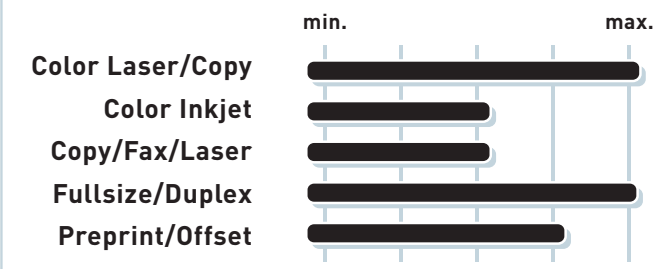

Quality from the paper experts.

colour laser

CATEGORY

colour copy/laser paper
woodfree, white

PERFORMANCE

SPECIFICATIONS

Size	A4 (210x297 mm), A3 (297x420 mm), A3+, SRA3
Production Cert	EN 12281, DIN/ISO 9706, 14001, 9001 (9002)
Weight (ISO 536)	160 g/m ²
Whiteness (ISO 11475)	168
Roughness (ISO5627)	150
Thickness (ISO 534)	164
Stiffness MD/CD (ISO 5629)	2,641/1,210
Opacity (ISO 2471)	98